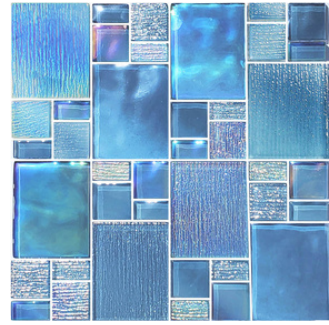

PLATINO SPLITFACE

BLACK MARBLE SPLITFACE

TUSCANY RUSTIC SPLITFACE

COLORS MAY NOT BE TRUE TO THE PRODUCT DUE TO INDIVIDUAL SCREEN SETTINGS

STONE MOSAICS

SCABOS SPLITFACE
2X4

IVORY SPLITFACE
2X4

NOCE SPLITFACE
2X4

PLATINUM ICE

PLATINUM GREY

COLORS MAY NOT BE TRUE TO THE PRODUCT DUE TO INDIVIDUAL SCREEN SETTINGS

GLASS MOSAICS

FOG NAVY BLUE
1X1

FOG CLEAR SKY BLUE
1X1

SNOW WHITE IRIDESCENT
1X1

BLACK IRIDESCENT
1X1

SHELL AZURE
1X1

SHELL SAPPHIRE
1X1

BLUE PLANET - BLUE GREY
1X1

PLUTO - BLACK
1X1

SHELL DEEP OCEAN BLUE
1X1

BRUSHED DARK BLUE IRIDESCENT
1X1

COLORS MAY NOT BE TRUE TO THE PRODUCT DUE TO INDIVIDUAL SCREEN SETTINGS

GLASS MOSAICS

SIGNATURE BLACK
1X1

SIGNATURE SHADOW BLUE
1X1

AVALON BLUE
MIXED

SUBWAY STRATUS BLUE
2X4

SUBWAY STRATUS GRAY
2X4

SUBWAY BLUE GRAY
2X4

MOONCAPE BLACK
2X6