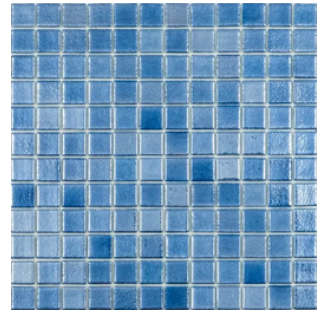

PLATINUM ICE

PLATINUM GREY

COLORS MAY NOT BE TRUE TO THE PRODUCT DUE TO INDIVIDUAL SCREEN SETTINGS

GLASS MOSAICS

FOG NAVY BLUE
1X1

FOG CLEAR SKY BLUE
1X1

SNOW WHITE IRIDESCENT
1X1

BLACK IRIDESCENT
1X1

SHELL AZURE
1X1

SHELL SAPPHIRE
1X1

BLUE PLANET - BLUE GREY
1X1

PLUTO - BLACK
1X1

SHELL DEEP OCEAN BLUE
1X1

BRUSHED DARK BLUE IRIDESCENT
1X1

COLORS MAY NOT BE TRUE TO THE PRODUCT DUE TO INDIVIDUAL SCREEN SETTINGS

GLASS MOSAICS

SIGNATURE BLACK
1X1

SIGNATURE SHADOW BLUE
1X1

AVALON BLUE
MIXED

SUBWAY STRATUS BLUE
2X4

SUBWAY STRATUS GRAY
2X4

SUBWAY BLUE GRAY
2X4

MOONCAPE BLACK
2X6

MOONCAPE BLUE
2X6

MOONCAPE STEEL BLUE
2X6

MOONCAPE WHITE
2X6

COLORS MAY NOT BE TRUE TO THE PRODUCT DUE TO INDIVIDUAL SCREEN SETTINGS

GRANITE COUNTERTOPS 3CM

AMBER YELLOW

VALLE NEVADO

COLONIAL WHITE POLISHED