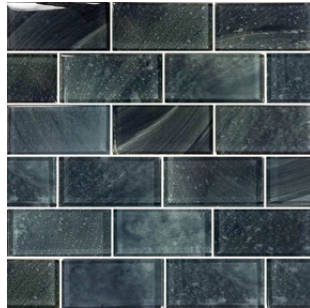

PLATINUM ICE

PLATINUM GREY

COLORS MAY NOT BE TRUE TO THE PRODUCT DUE TO INDIVIDUAL SCREEN SETTINGS

GLASS MOSAICS

FOG NAVY BLUE
1X1

FOG CLEAR SKY BLUE
1X1

SNOW WHITE IRIDESCENT
1X1

BLACK IRIDESCENT
1X1

SHELL AZURE
1X1

SHELL SAPPHIRE
1X1

BLUE PLANET - BLUE GREY
1X1

PLUTO - BLACK
1X1

SHELL DEEP OCEAN BLUE
1X1

BRUSHED DARK BLUE IRIDESCENT
1X1

COLORS MAY NOT BE TRUE TO THE PRODUCT DUE TO INDIVIDUAL SCREEN SETTINGS

GLASS MOSAICS

SIGNATURE BLACK
1X1

SIGNATURE SHADOW BLUE
1X1

AVALON BLUE
MIXED

SUBWAY STRATUS BLUE
2X4

SUBWAY STRATUS GRAY
2X4

SUBWAY BLUE GRAY
2X4

MOONCAPE BLACK
2X6

MOONCAPE BLUE
2X6

MOONCAPE STEEL BLUE
2X6

MOONCAPE WHITE
2X6

COLORS MAY NOT BE TRUE TO THE PRODUCT DUE TO INDIVIDUAL SCREEN SETTINGS

GRANITE COUNTERTOPS 3CM

AMBER YELLOW

VALLE NEVADO

COLONIAL WHITE POLISHED