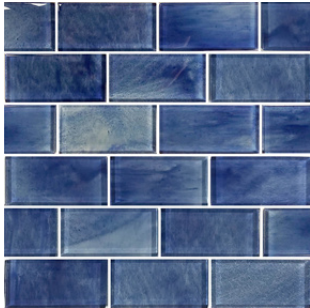

ALASKA GREY SPLITFACE

GOLDEN HONEY SPLITFACE

ARCTIC WHITE SPLITFACE

COLORS MAY NOT BE TRUE TO THE PRODUCT DUE TO INDIVIDUAL SCREEN SETTINGS

LEDGESTONE PANELS

6X24

WHITE OAK SPLITFACE

GREY OAK SPLITFACE

SHELL AZURE
1X1

SHELL SAPPHIRE
1X1

BLUE PLANET - BLUE GREY
1X1

PLUTO - BLACK
1X1

SHELL DEEP OCEAN BLUE
1X1

BRUSHED DARK BLUE IRIDESCENT
1X1

COLORS MAY NOT BE TRUE TO THE PRODUCT DUE TO INDIVIDUAL SCREEN SETTINGS

GLASS MOSAICS

SIGNATURE BLACK
1X1

SIGNATURE SHADOW BLUE
1X1

AVALON BLUE
MIXED

SUBWAY STRATUS BLUE
2X4

SUBWAY STRATUS GRAY
2X4

SUBWAY BLUE GRAY
2X4

MOONCAPE BLACK
2X6

MOONCAPE BLUE
2X6

MOONCAPE STEEL BLUE
2X6

MOONCAPE WHITE
2X6

COLORS MAY NOT BE TRUE TO THE PRODUCT DUE TO INDIVIDUAL SCREEN SETTINGS

GRANITE COUNTERTOPS 3CM

AMBER YELLOW

VALLE NEVADO

COLONIAL WHITE POLISHED